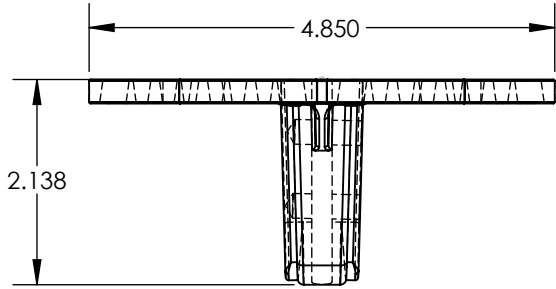

Eave

BERGER
QUALITY BUILDING PRODUCTS SINCE 1874

Berger Building Products, Inc
805 Pennsylvania Blvd
Feasterville, PA 19053

www.bergerbp.com

Phone: 800-523-8852
Fax: 215-355-7738

Real Tool RT Snow Guard for
Standing Seam Metal Roofs
RT200

Material: Refer to Spec Sheet

SCALE
1:2

DWG. NO.

SHEET 1 OF 1