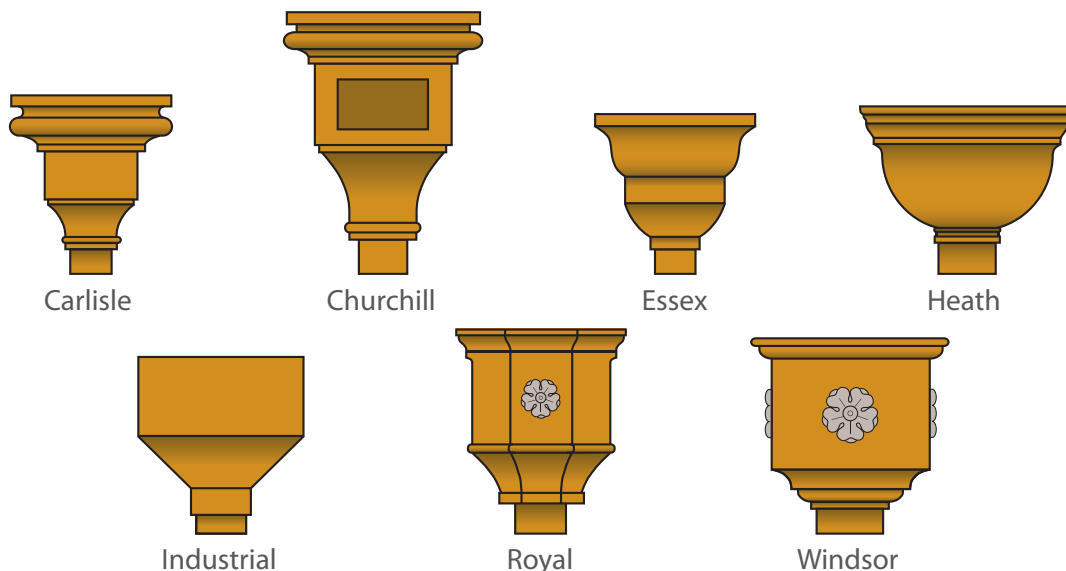

# Berger Conductor Heads

Decorative conductor heads deliver form as well as function. In addition to making bold style statements, conductor heads improve water flow when used with downspouts of 30 feet or more in length. All seven conductor heads are available in both 3" and 4" outlet configurations.

Style	Part #	Outlet Size	Dimensions W x H x D
Carlisle	CHCARCP3R	3"	11" x 11" x 8"
Carlisle	CHCARCP4R	4"	11" x 11" x 8"
Churchill	CHCHRCP	3"	17" x 20" x 9"
Churchill	CHCHRCP4R	4"	17" x 20" x 9"
Essex	CHESXCP	3"	13" x 9" x 8½"
Essex	CHESXCP4R	4"	13" x 9" x 8½"
Heath	CHHTHCP	3"	15" x 9½" x 9¾"
Heath	CHHTHCP4R	4"	15" x 9½" x 9¾"
Industrial	CHINDCP	3"	12½" x 12" x 7½"
Industrial	CHINDCP4R	4"	12½" x 12" x 7½"
Royal	CHRYLCP	3"	15" x 15½" x 9⅝"
Royal	CHRYLCP4R	4"	15" x 15½" x 9⅝"
Windsor	CHWNDCP	3"	15" x 13" x 9½"
Windsor	CHWNDCP4R	4"	15" x 13" x 9½"