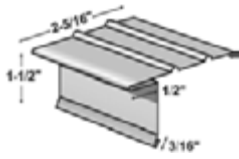

F5M (Medium) Drip Edge

Part No.

COLORS:

- **.016 Painted Aluminum**
  White (WA), Royal Brown (BA),
  Natural Clay (NC)
- **.019 Painted Aluminum**
  **See listing
- **Painted Galvanized**
  White, Brown

PACKAGING:

- **Aluminum**
  500'/ctn
- **Copper**
  150'/ctn
- **Steel**
  250'/ctn

ALUMINUM — Painted	
F5M Painted Aluminum Drip Edge (.016)	F5M • • 6
F5M Painted Aluminum Drip Edge (.019)	F5M • • B
COPPER	
F5M Copper Drip Edge (16oz)	F5MCPB
STEEL — Galvanized	
F5M Galvanized Steel Drip Edge (28ga)	F5MGLB
STEEL — Painted Galvanized	
F5M Painted Galv Steel Drip Edge (.011) - White	F5MW11
F5M Painted Galv Steel Drip Edge (.011) - White	5704519120
F5M Painted Galv Steel Drip Edge (.013) - White	F5MW13
F5M Painted Galv Steel Drip Edge (.013) - Brown	5724519120
** Colors (color codes): .019 Painted Alum AMP Dark Bronze (AD), Almond(AL), Royal Brown (BA), Black (BK), Bone Linen (BL), Dark Bronze (DB), Grecian Green (GG), Grainite Gray (GR) Heritage Cream (HC), Herringbone (HE), 30 Degree White (WA), 80 Degree White (HG) Light Maple (LM), Musket Brown (MB), Natural Clay (NC), Pebblestone Clay (PB) Pearl Gray (PGR), Red (RD), Sable Brown(SA), Sandstone Beige (SB) Savannah Wicker (SW), Terra Bronze(TB), Tuxedo Gray(TG), Desert Tan (DT)